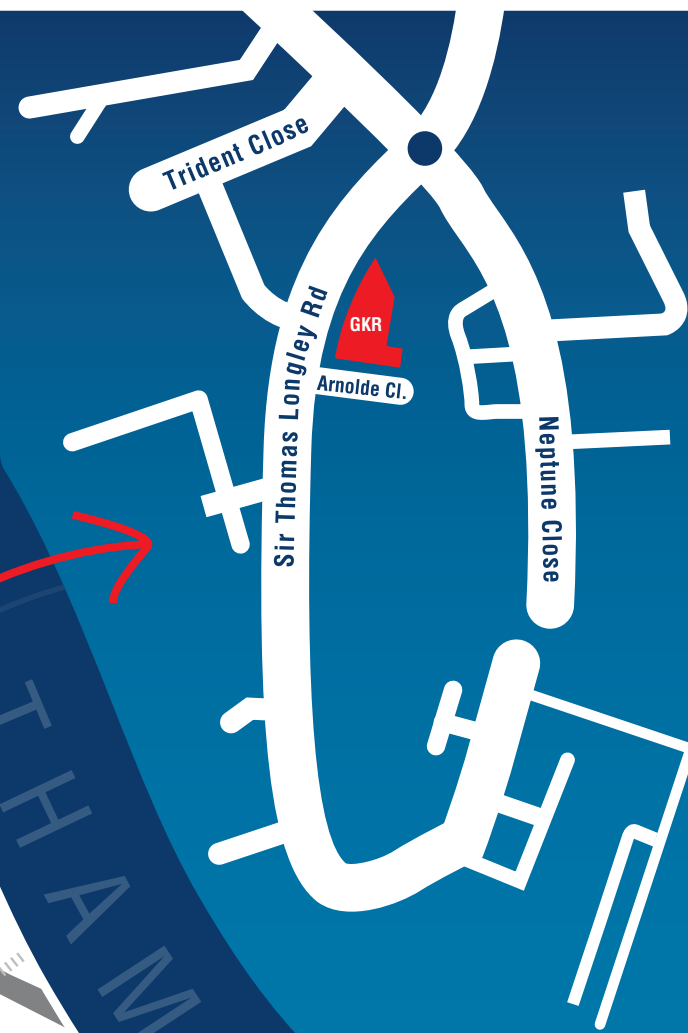

MAP

From Central London (A2)...

Take the A289 to Gillingham / Grain.

At Four Elms Roundabout, take the 2nd exit onto Wainscott Eastern Bypass.

At Frindsbury Hill, take the 1st exit onto Anthony's Way.

Take the 2nd exit onto Sir Thomas Longley Road.

Turn left at Arnolde Close.

INDEPENDENT HOUSE ARNOLDE CLOSE MEDWAY CITY ESTATE ROCHESTER KENT ME2 4QW